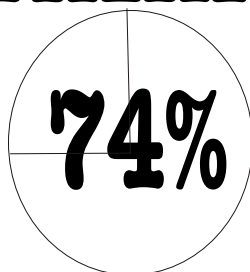

Think.

74% of PSU students are non-smokers,
based on a 2007 Pulse survey.

Project SmokeLess

www.smokefree.psu.edu

Funded by Commission for Substance Abuse Prevention

Meeting Time: Mondays 6:30 PM, 332 HUB